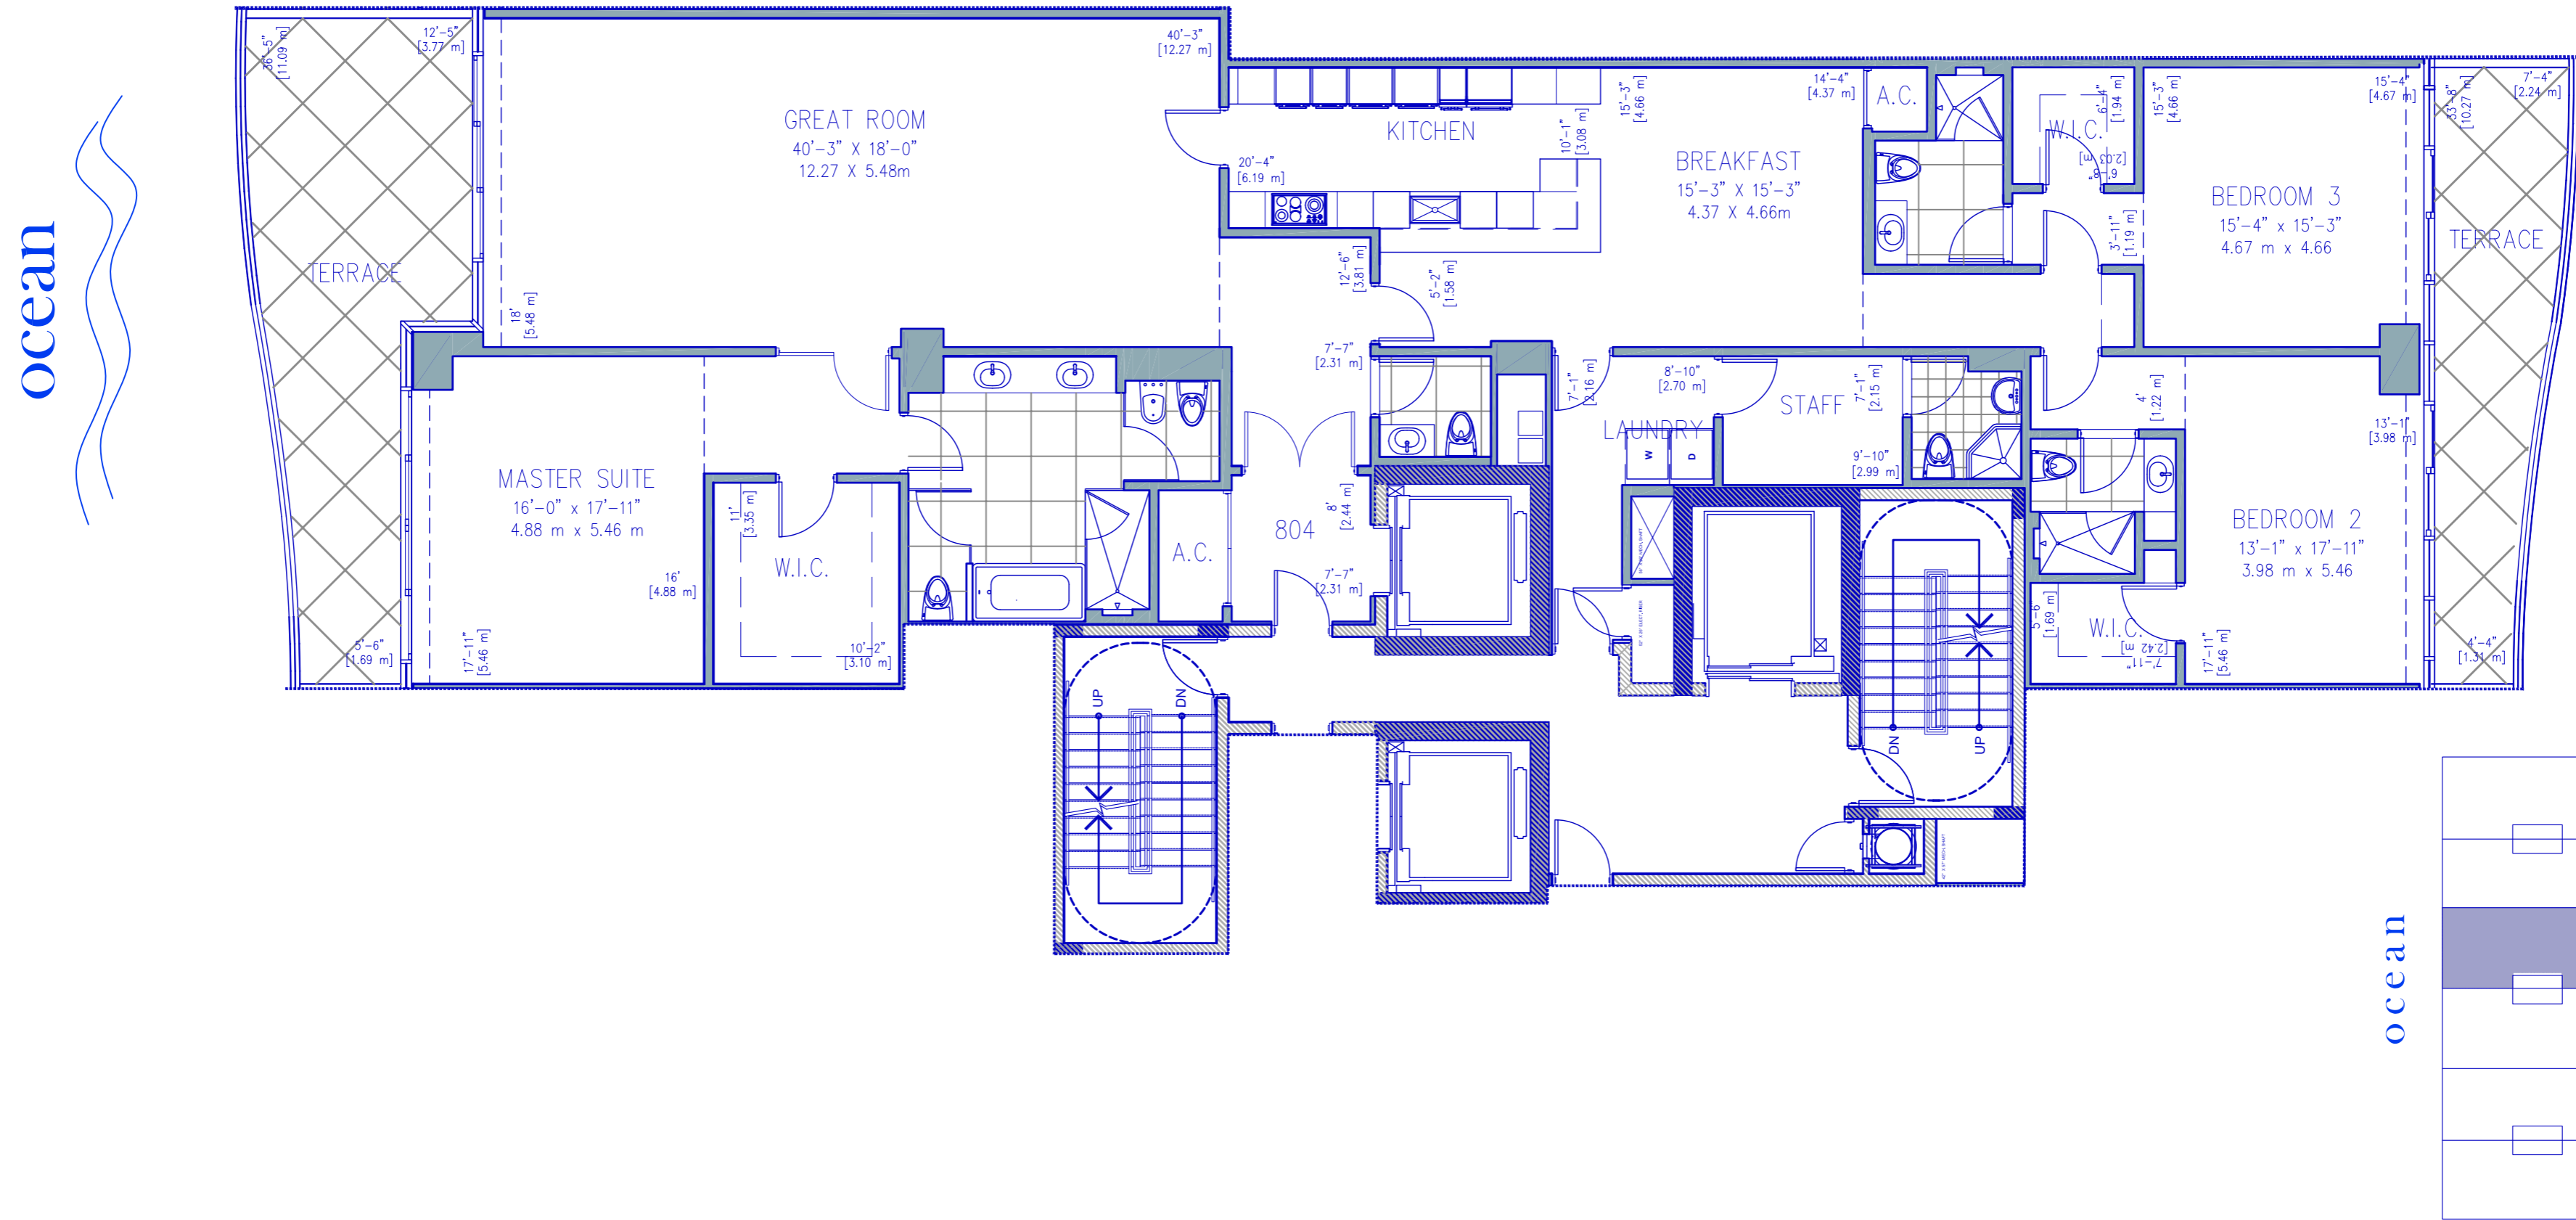

804

RESIDENCE

RESIDENCE	3,378.00 sq. ft.	313.82 sq. mt.
TERRACE	565.00 sq. ft.	52.49 sq. mt.
Total:	3,943.00 sq. ft.	366.31 sq. mt.

CHATEAU
OCEAN RESIDENCES